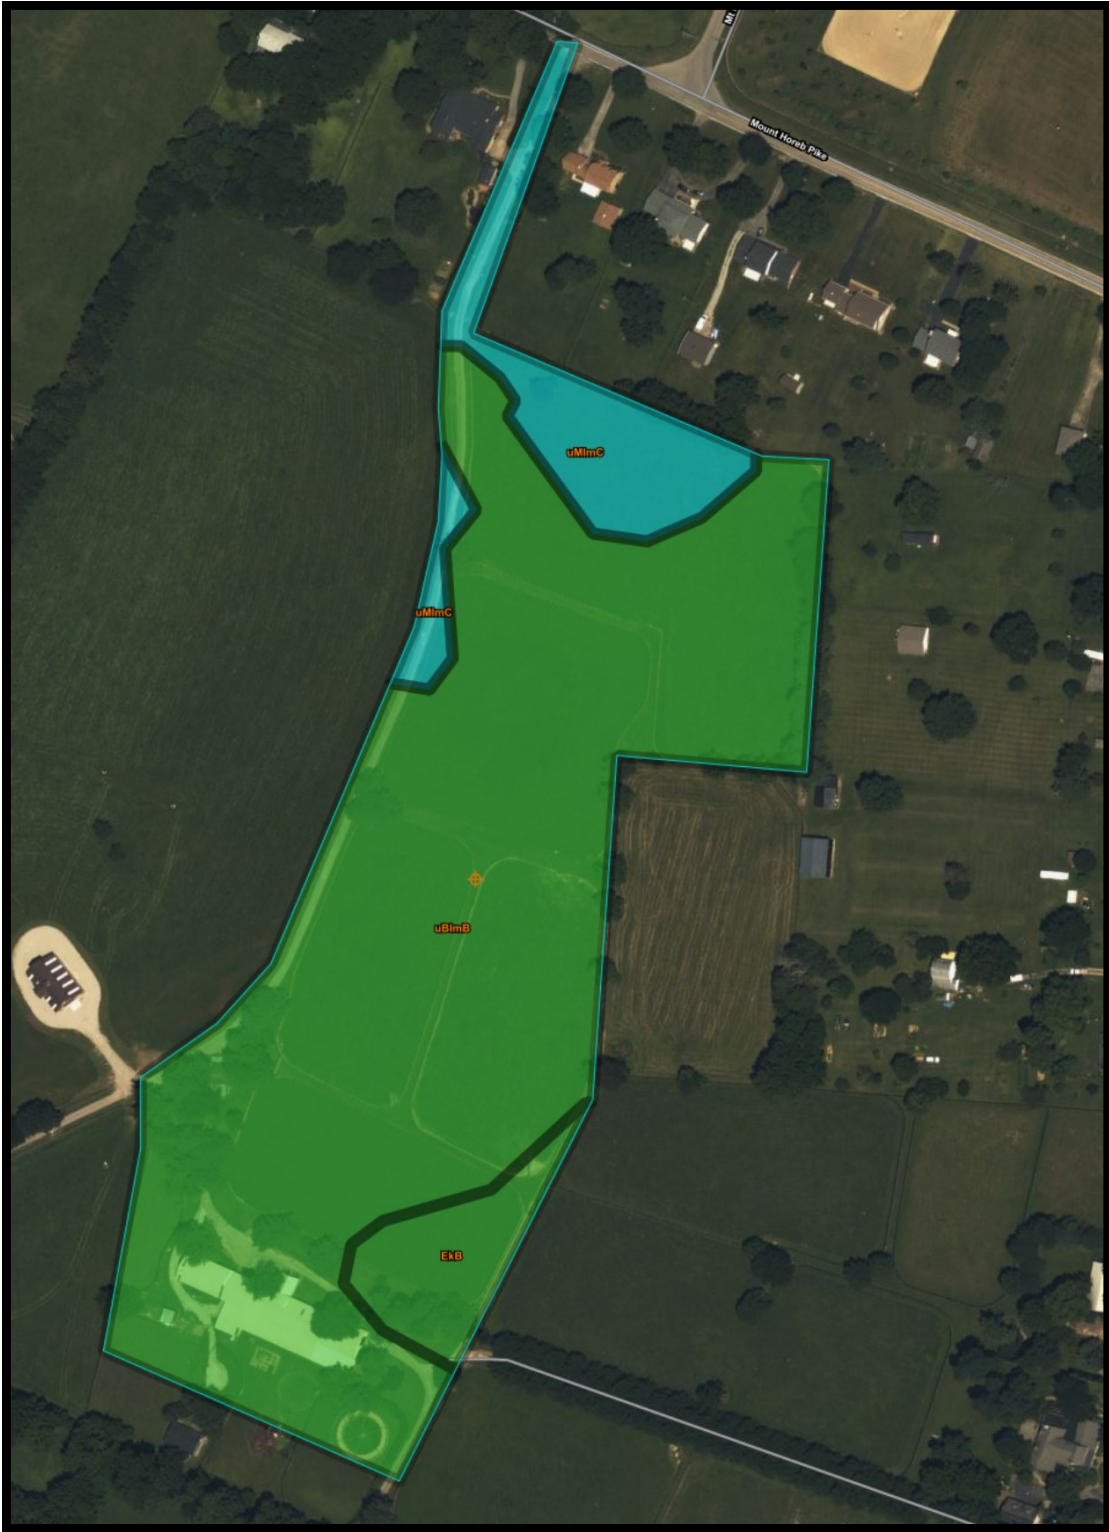

3435 Pegasus Lane, Lexington, Kentucky, 40511

3435 Pegasus Lane, Lexington, Kentucky, 40511

Summary by Map Unit – Fayette County Area, Part of Fayette County, Kentucky (KY643)					
Map unit symbol	Map unit name	Rating	Acres in AOI	Percent of AOI	
EkB	Elk silt loam, 2 to 6 percent slopes	All areas are prime farmland	0.9	6.0%	
uBlmB	Bluegrass-Maury silt loams, 2 to 6 percent slopes	All areas are prime farmland	12.4	83.1%	
uMmC	Maury-Bluegrass silt loams, 6 to 12 percent slopes	Farmland of statewide importance	1.6	10.9%	
Totals for Area of Interest			14.9	100.0%	