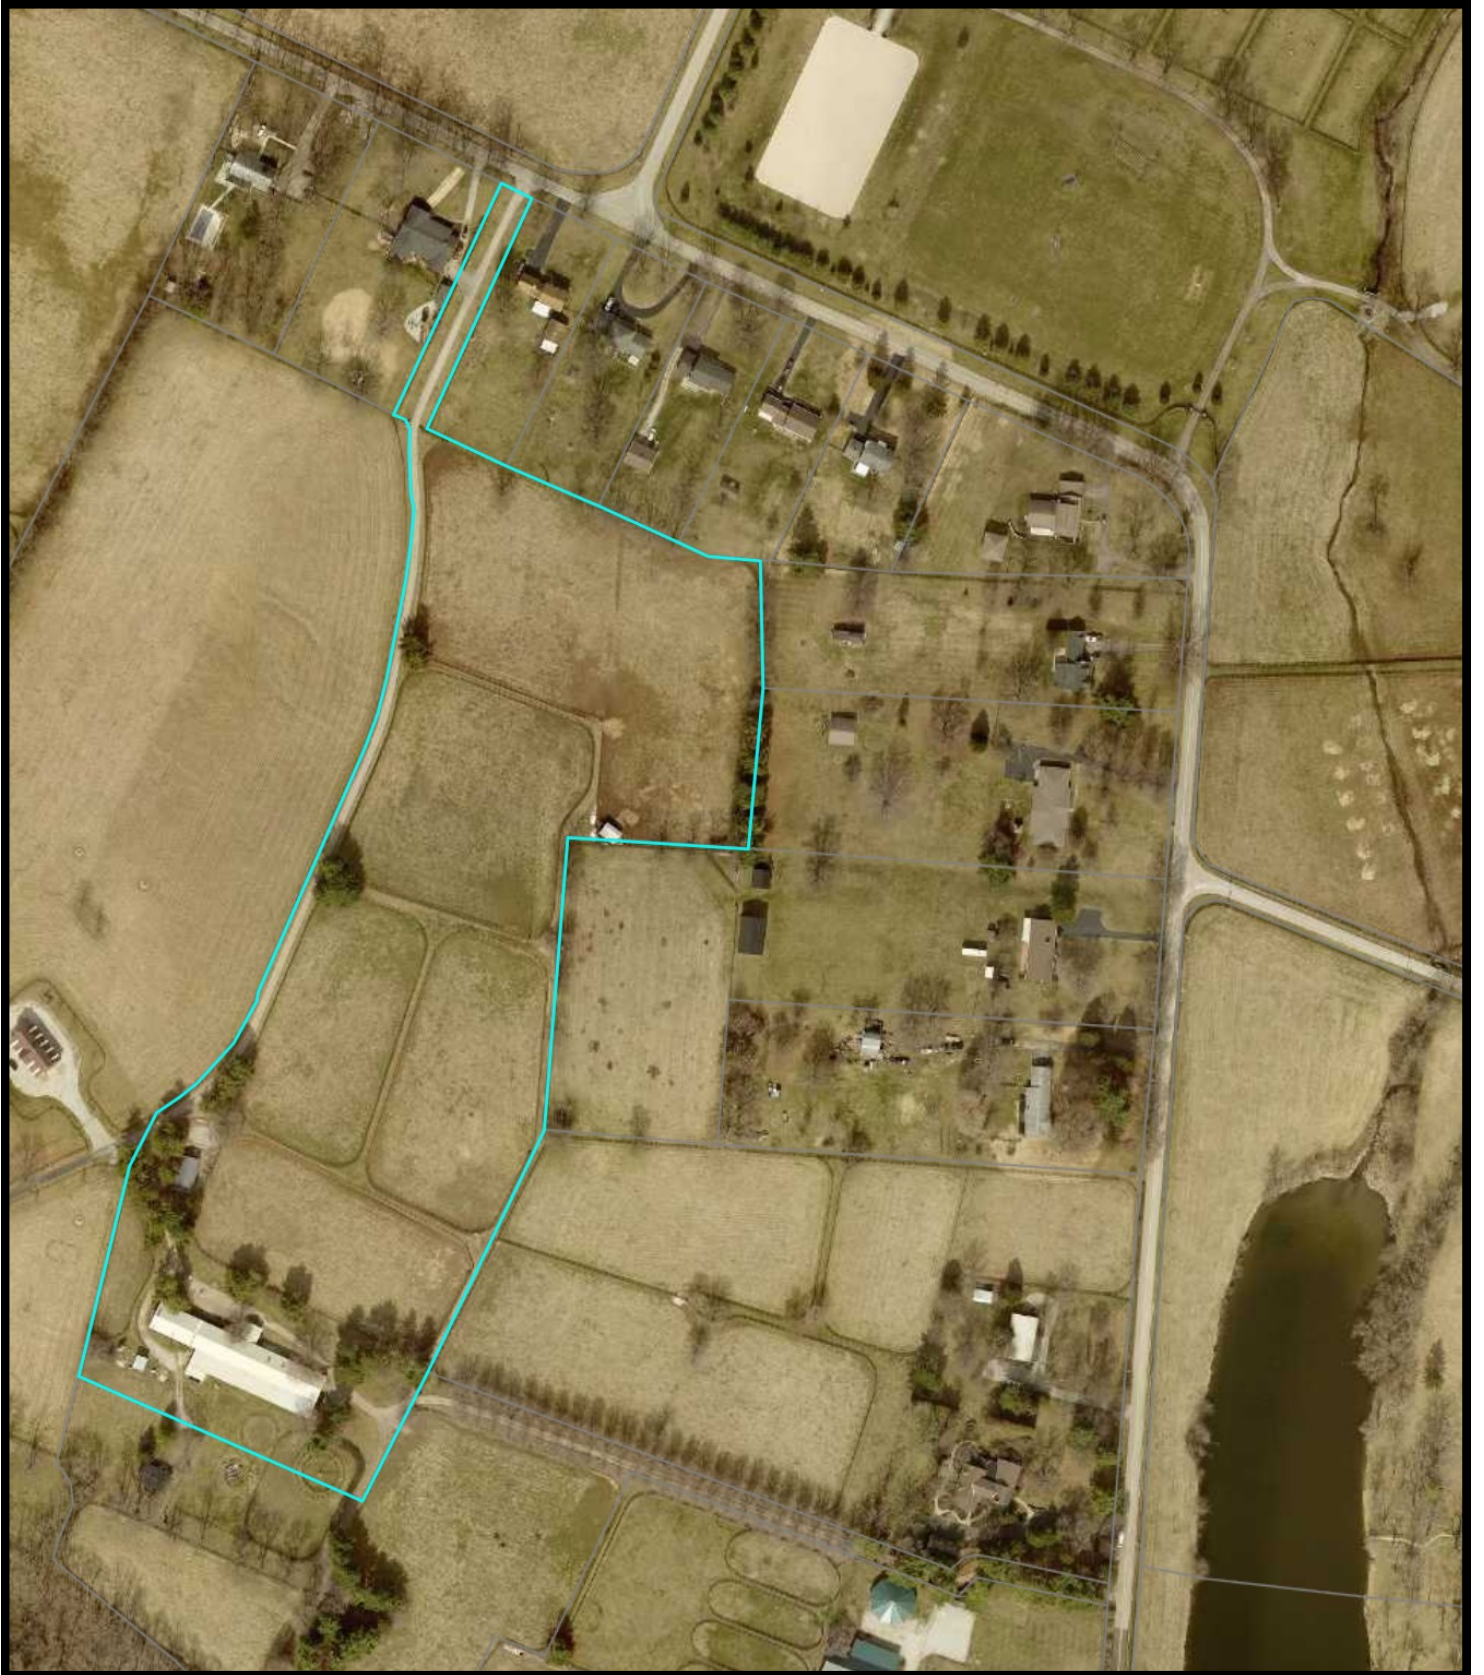

3435 Pegasus Lane, Lexington, Kentucky, 40511

3435 Pegasus Lane, Lexington, Kentucky, 40511

Summary by Map Unit – Fayette County Area, Part of Fayette County, Kentucky (KY643)					
Map unit symbol	Map unit name	Rating	Acres in AOI	Percent of AOI	
EkB	Elk silt loam, 2 to 6 percent slopes	All areas are prime farmland	0.9	6.0%	
uBlmB	Bluegrass-Maury silt loams, 2 to 6 percent slopes	All areas are prime farmland	12.4	83.1%	
uMmC	Maury-Bluegrass silt loams, 6 to 12 percent slopes	Farmland of statewide importance	1.6	10.9%	
Totals for Area of Interest			14.9	100.0%	